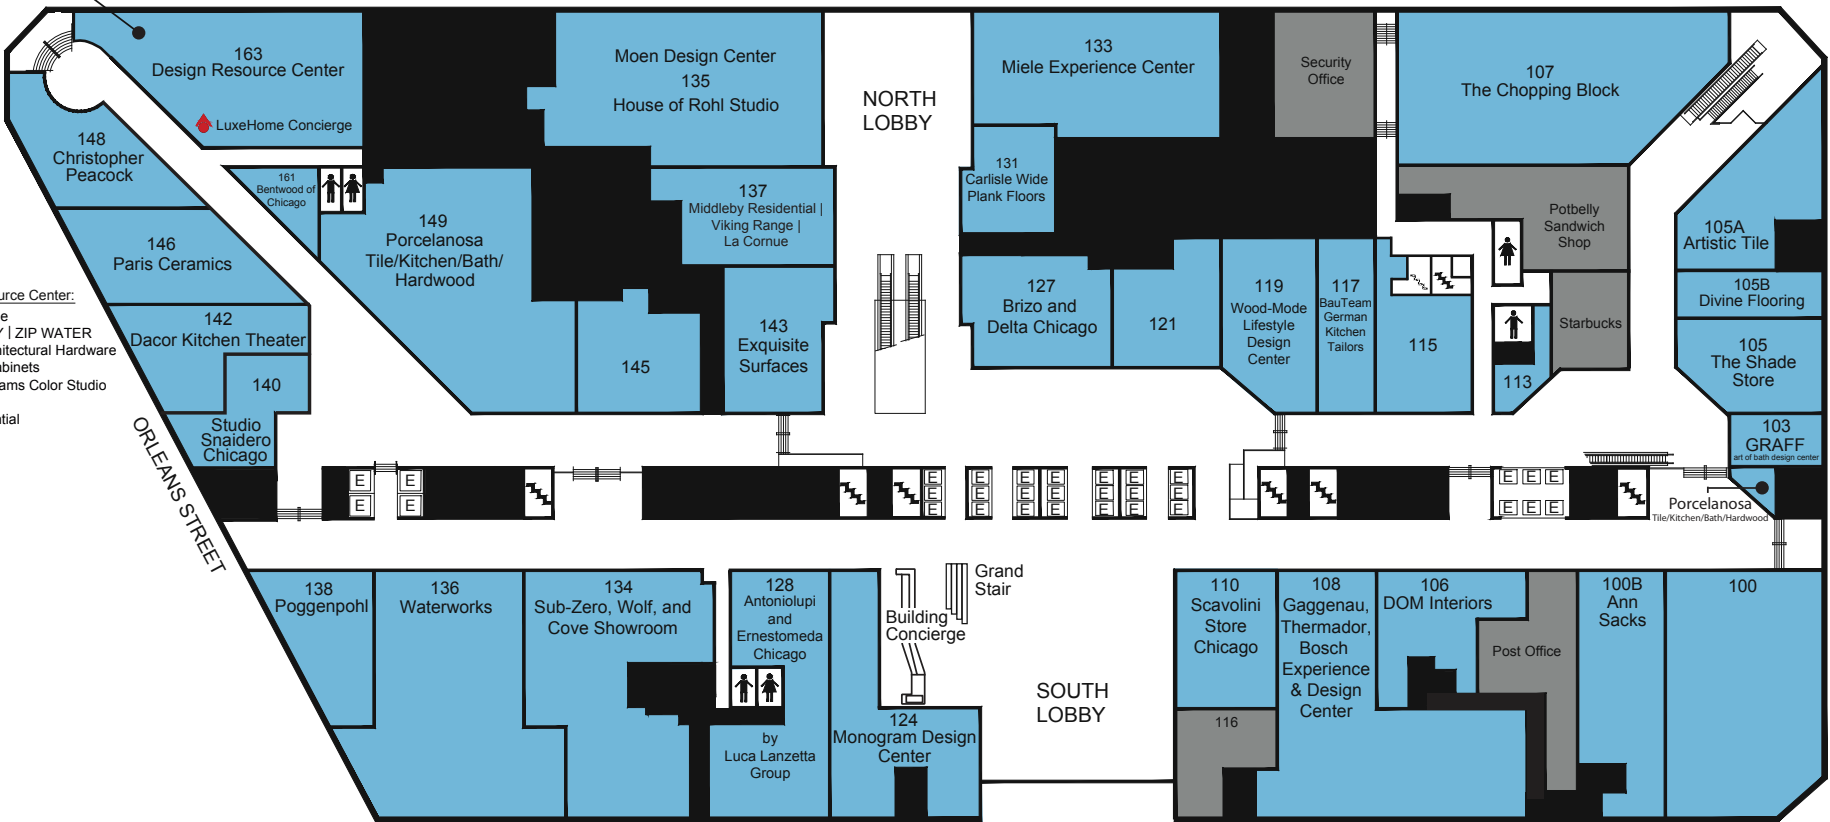

NORTH DRIVE - KINZIE STREET

NORTH LOBBY

SOUTH LOBBY

MART PLAZA DRIVE - FRONT DRIVE

ORLEANS STREET

WELLS STREET

Design Resource Center:

- Buechel Stone
- THE GALLEY | ZIP WATER
- Katonah Architectural Hardware
- New Style Cabinets
- Sherwin-Williams Color Studio
- SMEG USA
- True Residential
- Vicostone

163 Design Resource Center

LuxeHome Concierge

148 Christopher Peacock

161 Bentwood of Chicago

146 Paris Ceramics

142 Dacor Kitchen Theater

140

Studio Spaidero Chicago

Moen Design Center  
135 House of Rohl Studio

137 Middleby Residential | Viking Range | La Cornue

149 Porcelanosa Tile/Kitchen/Bath/Hardwood

145

143 Exquisite Surfaces

133 Miele Experience Center

Security Office

107 The Chopping Block

131 Carlisle Wide Plank Floors

Potbelly Sandwich Shop

127 Brizo and Delta Chicago

121

119 Wood-Mode Lifestyle Design Center

117 BauTeam German Kitchen Tailors

115