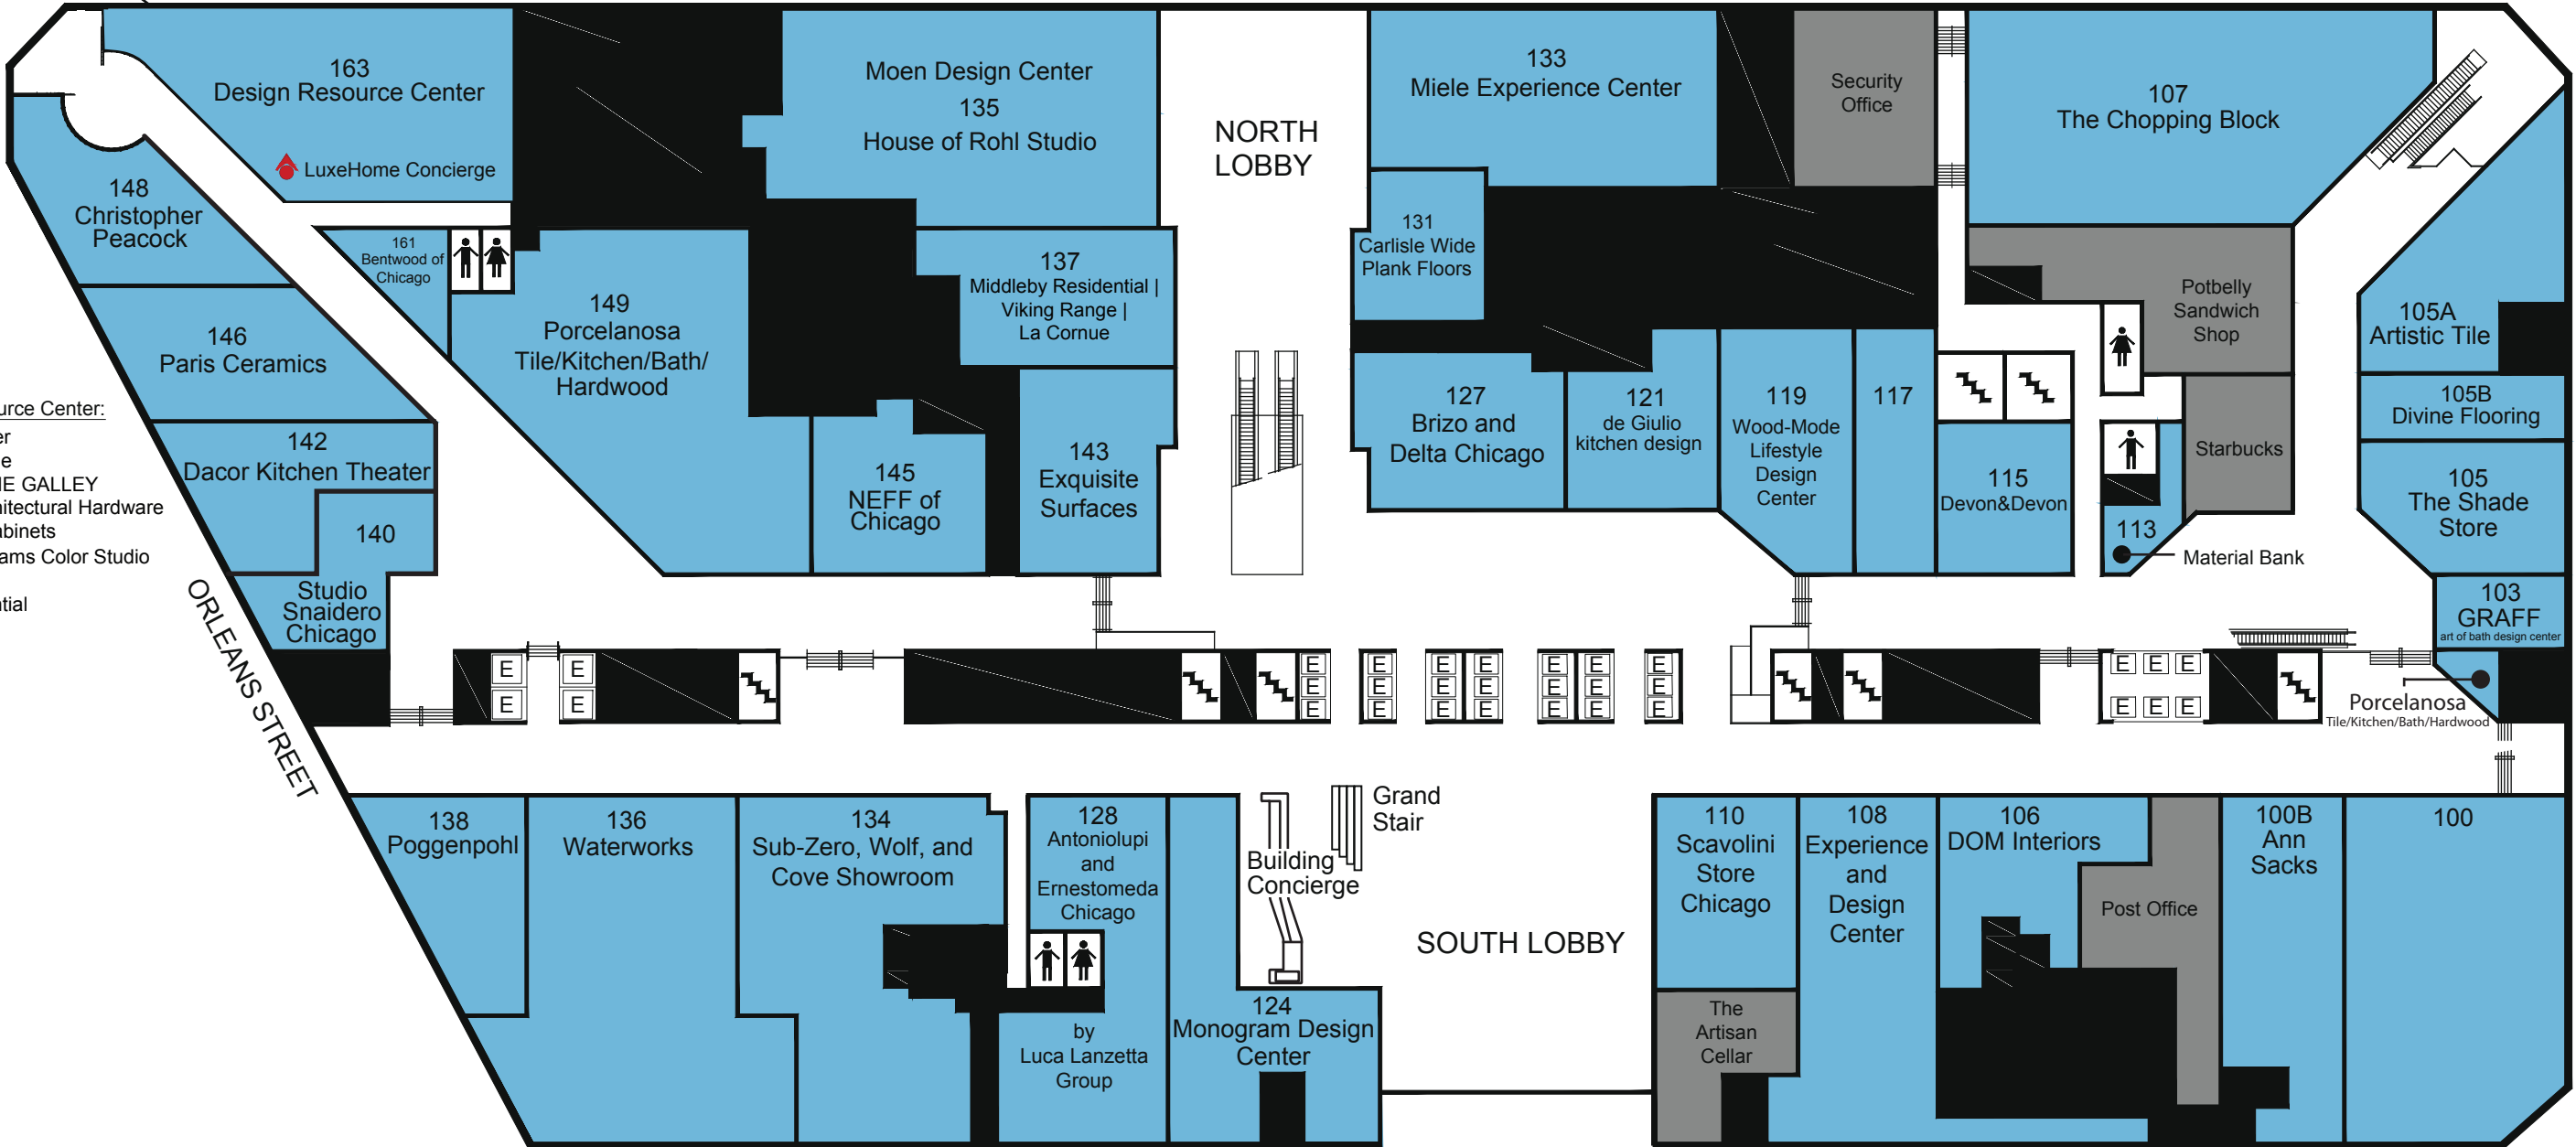

ORLEANS STREET

WELLS STREET

MART PLAZA DRIVE - FRONT DRIVE

163 Design Resource Center

LuxeHome Concierge

148 Christopher Peacock

146 Paris Ceramics

142 Dacor Kitchen Theater

140

Studio Snaidero Chicago

138 Poggenpohl

136 Waterworks

134 Sub-Zero, Wolf, and Cove Showroom

128 Antoni Lupi and Ernestomeda Chicago

by Luca Lanzetta Group

124 Monogram Design Center

121 de Giulio kitchen design

119 Wood-Mode Lifestyle Design Center

117

115 Devon&Devon

113

Material Bank

107 The Chopping Block

Potbelly Sandwich Shop

106 DOM Interiors

Post Office

100B Ann Sacks

100

The Artisan Cellar

NORTH LOBBY

SOUTH LOBBY

Grand Stair Building Concierge